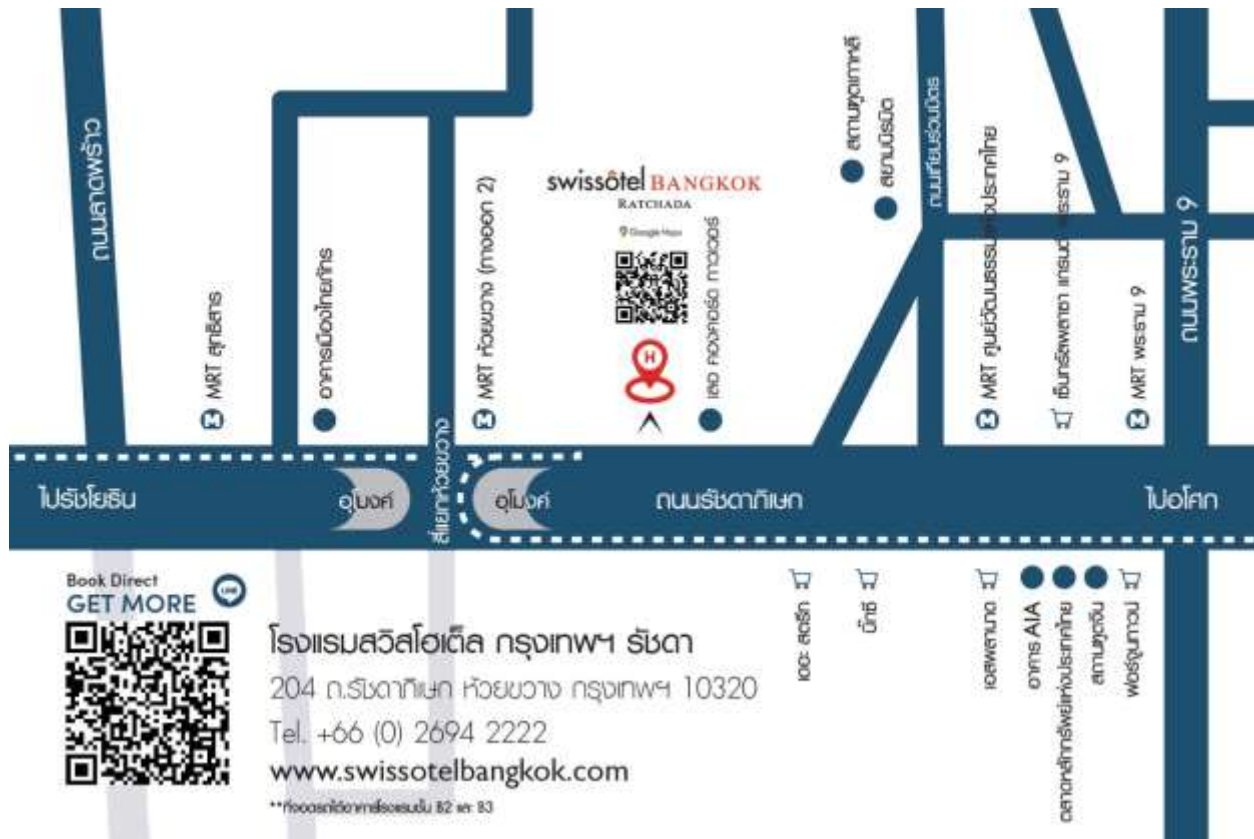

Map of venue of the Meeting

at Le Concord Ballroom, 2nd floor, Swissotel Bangkok Ratchada Hotel,
 No. 204 Ratchadapisek Road, Huay Kwang, Bangkok 10320

Travelling Method

- By MRT Subway : Huai Khwang, Exit No.2
- By Car : Hotel Parking (B2 and B3)