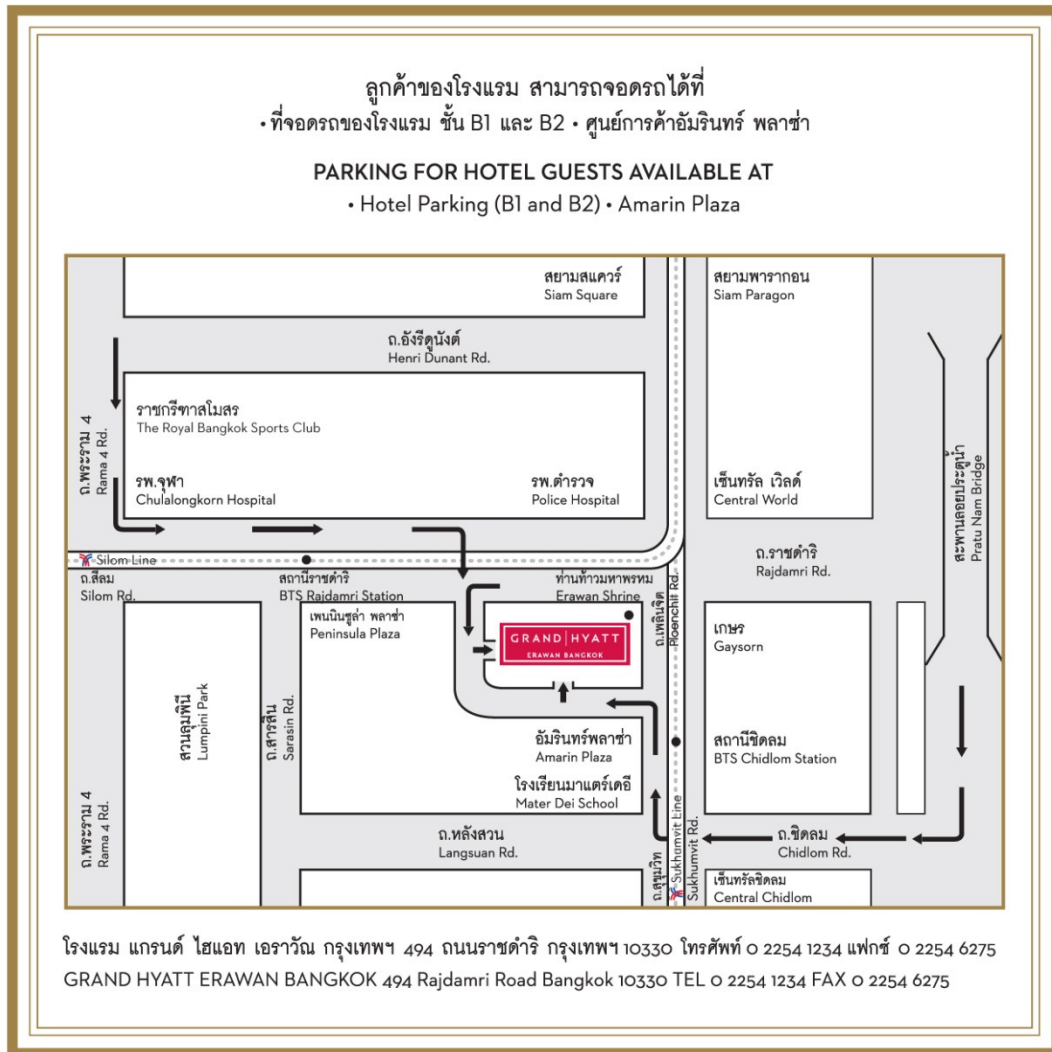

Map of the Meeting Venue

Grand Ballroom, Grand Hyatt Erawan Bangkok
 No. 494 Ratchadamri Road, Lumpini, Pathumwan, Bangkok 10330

Directions

By Car : Drive on the left-hand side of Ploenchit Road heading to Ratchaprasong Intersection, turn left to parking lot between Amarin Plaza Buildings or turn to parking lot on Ratchadamri Road side

By BTS Skytrain: 1) BTS Chidlom Station Exit 2 and walk along Sky Walk to Erawan Bangkok
 2) BTS Ratchadamri Station Exit 4 and walk heading to Ratchaprasong Intersection